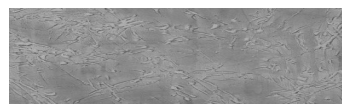

**Rock texture in
Sydney Light and
Tokyo Graphite
colours**

Ефект "Бетон"

Sand texture in Tokyo Graphite colour

Winter texture in Sydney Light colour

Ocean texture in Chicago Grey colour

Desert texture in Tokyo Graphite colour

Snow texture in Sydney Light colour

Cloud texture in Chicago Grey colour

Autumn texture in Chicago Grey and
Tokyo Graphite colours

Frost texture in Tokyo Graphite and
Sydney Light colours

Для отримання додаткової інформації про штукатурки і фарби перейдіть
за посиланням www.ceresit.com

www.ceresit.ua

Wave texture in Chicago Grey colour

Wind texture in Chicago Grey colour

Ice texture in Sydney Light colour

Lake texture in Sydney Light colour

Storm texture in Tokyo Graphite and Sydney Light colours