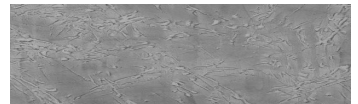

**Rock texture in
Sydney Light and
Tokyo Graphite
colours**

Ефект "Бетон"

Sand texture in Tokyo Graphite colour

Winter texture in Sydney Light colour

Ocean texture in Chicago Grey colour

Desert texture in Tokyo Graphite colour

Snow texture in Sydney Light colour

Cloud texture in Chicago Grey colour

Autumn texture in Chicago Grey and
Tokyo Graphite colours

Frost texture in Tokyo Graphite and
Sydney Light colours

Для отримання додаткової інформації про штукатурки і фарби перейдіть
за посиланням www.ceresit.com

Wave texture in Chicago Grey colour

Wind texture in Chicago Grey colour

Ice texture in Sydney Light colour

Lake texture in Sydney Light colour

Storm texture in Tokyo Graphite and Sydney Light colours

Rain texture in Tokyo Graphite colour