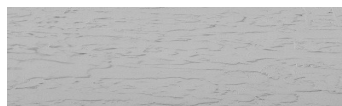

**Rock texture in
Sydney Light and
Tokyo Graphite
colours**

Ефект "Бетон"

Sand texture in Tokyo Graphite colour

Winter texture in Sydney Light colour

Ocean texture in Chicago Grey colour

Desert texture in Tokyo Graphite colour

Snow texture in Sydney Light colour

Cloud texture in Chicago Grey colour

Autumn texture in Chicago Grey and
Tokyo Graphite colours

Frost texture in Tokyo Graphite and
Sydney Light colours

Для отримання додаткової інформації про штукатурки і фарби перейдіть
за посиланням www.ceresit.com

www.ceresit.ua

Wave texture in Chicago Grey colour

Wind texture in Chicago Grey colour

Ice texture in Sydney Light colour

Lake texture in Sydney Light colour

Storm texture in Tokyo Graphite and Sydney Light colours