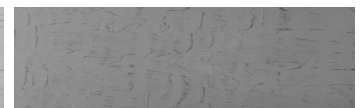

Storm texture in Tokyo Graphite and Sydney Light colours

Ефект "Бетон"

Sand texture in Tokyo Graphite colour

Winter texture in Sydney Light colour

Ocean texture in Chicago Grey colour

Desert texture in Tokyo Graphite colour

Snow texture in Sydney Light colour

Cloud texture in Chicago Grey colour

Autumn texture in Chicago Grey and
Tokyo Graphite colours

Frost texture in Tokyo Graphite and
Sydney Light colours

Wave texture in Chicago Grey colour

Wind texture in Chicago Grey colour

Ice texture in Sydney Light colour

Lake texture in Sydney Light colour

Для отримання додаткової інформації про штукатурки і фарби перейдіть
за посиланням www.ceresit.com