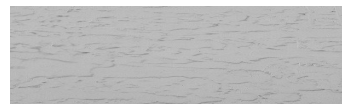

## Lake texture in Sydney Light colour

### Ефект "Бетон"

Sand texture in Tokyo Graphite colour

Winter texture in Sydney Light colour

Ocean texture in Chicago Grey colour

Desert texture in Tokyo Graphite colour

Snow texture in Sydney Light colour

Cloud texture in Chicago Grey colour

Autumn texture in Chicago Grey and  
Tokyo Graphite colours

Frost texture in Tokyo Graphite and  
Sydney Light colours

Wave texture in Chicago Grey colour

Wind texture in Chicago Grey colour

Ice texture in Sydney Light colour

Storm texture in Tokyo Graphite and  
Sydney Light colours

Для отримання додаткової інформації про штукатурки і фарби перейдіть  
за посиланням [www.ceresit.com](http://www.ceresit.com)