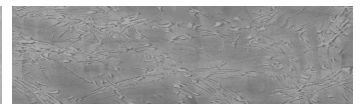

## Lake texture in Sydney Light colour

### Ефект "Бетон"

Sand texture in Tokyo Graphite colour

Winter texture in Sydney Light colour

Ocean texture in Chicago Grey colour

Desert texture in Tokyo Graphite colour

Snow texture in Sydney Light colour

Cloud texture in Chicago Grey colour

Autumn texture in Chicago Grey and  
Tokyo Graphite colours

Frost texture in Tokyo Graphite and  
Sydney Light colours

Wave texture in Chicago Grey colour

Wind texture in Chicago Grey colour

Ice texture in Sydney Light colour

Storm texture in Tokyo Graphite and  
Sydney Light colours

Для отримання додаткової інформації про штукатурки і фарби перейдіть  
за посиланням [www.ceresit.com](http://www.ceresit.com)