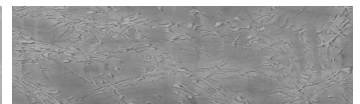

## Ice texture in Sydney Light colour

### Ефект "Бетон"

Sand texture in Tokyo Graphite colour

Winter texture in Sydney Light colour

Ocean texture in Chicago Grey colour

Desert texture in Tokyo Graphite colour

Snow texture in Sydney Light colour

Cloud texture in Chicago Grey colour

Autumn texture in Chicago Grey and  
Tokyo Graphite colours

Frost texture in Tokyo Graphite and  
Sydney Light colours

Wave texture in Chicago Grey colour

Wind texture in Chicago Grey colour

Lake texture in Sydney Light colour

Storm texture in Tokyo Graphite and  
Sydney Light colours

Для отримання додаткової інформації про штукатурки і фарби перейдіть  
за посиланням [www.ceresit.com](http://www.ceresit.com)