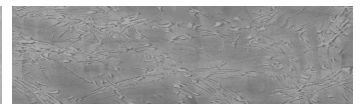

## Wave texture in Chicago Grey colour

### Ефект "Бетон"

Sand texture in Tokyo Graphite colour

Winter texture in Sydney Light colour

Ocean texture in Chicago Grey colour

Desert texture in Tokyo Graphite colour

Snow texture in Sydney Light colour

Cloud texture in Chicago Grey colour

Autumn texture in Chicago Grey and  
Tokyo Graphite colours

Frost texture in Tokyo Graphite and  
Sydney Light colours

Wind texture in Chicago Grey colour

Ice texture in Sydney Light colour

Lake texture in Sydney Light colour

Storm texture in Tokyo Graphite and  
Sydney Light colours

Для отримання додаткової інформації про штукатурки і фарби перейдіть  
за посиланням [www.ceresit.com](http://www.ceresit.com)