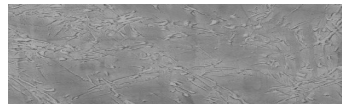

**Autumn texture in
Chicago Grey and
Tokyo Graphite
colours**

Ефект "Бетон"

Sand texture in Tokyo Graphite colour

Winter texture in Sydney Light colour

Ocean texture in Chicago Grey colour

Desert texture in Tokyo Graphite colour

Snow texture in Sydney Light colour

Cloud texture in Chicago Grey colour

Frost texture in Tokyo Graphite and
Sydney Light colours

Wave texture in Chicago Grey colour

Для отримання додаткової інформації про штукатурки і фарби перейдіть
за посиланням www.ceresit.com

www.ceresit.ua

Wind texture in Chicago Grey colour

Ice texture in Sydney Light colour

Lake texture in Sydney Light colour

Storm texture in Tokyo Graphite and Sydney Light colours

Rock texture in Sydney Light and Tokyo Graphite colours