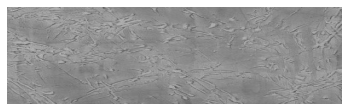

**Desert texture in
Tokyo Graphite
colour**

Ефект "Бетон"

Sand texture in Tokyo Graphite colour

Winter texture in Sydney Light colour

Ocean texture in Chicago Grey colour

Snow texture in Sydney Light colour

Cloud texture in Chicago Grey colour

Autumn texture in Chicago Grey and
Tokyo Graphite colours

Frost texture in Tokyo Graphite and
Sydney Light colours

Wave texture in Chicago Grey colour

Для отримання додаткової інформації про штукатурки і фарби перейдіть
за посиланням www.ceresit.com

www.ceresit.ua

Wind texture in Chicago Grey colour

Ice texture in Sydney Light colour

Lake texture in Sydney Light colour

Storm texture in Tokyo Graphite and Sydney Light colours

Rock texture in Sydney Light and Tokyo Graphite colours