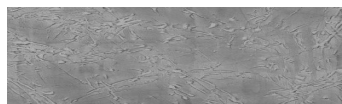

**Desert texture in  
Tokyo Graphite  
colour**

## Ефект "Бетон"

Sand texture in Tokyo Graphite colour

Winter texture in Sydney Light colour

Ocean texture in Chicago Grey colour

Snow texture in Sydney Light colour

Cloud texture in Chicago Grey colour

Autumn texture in Chicago Grey and  
Tokyo Graphite colours

Frost texture in Tokyo Graphite and  
Sydney Light colours

Wave texture in Chicago Grey colour

Для отримання додаткової інформації про штукатурки і фарби перейдіть  
за посиланням [www.ceresit.com](http://www.ceresit.com)

[www.ceresit.ua](http://www.ceresit.ua)

Wind texture in Chicago Grey colour

Ice texture in Sydney Light colour

Lake texture in Sydney Light colour

Storm texture in Tokyo Graphite and Sydney Light colours

Rock texture in Sydney Light and Tokyo Graphite colours