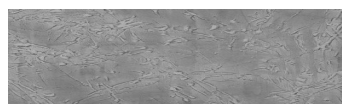

## Winter texture in Sydney Light colour

### Ефект "Бетон"

Sand texture in Tokyo Graphite colour

Ocean texture in Chicago Grey colour

Desert texture in Tokyo Graphite colour

Snow texture in Sydney Light colour

Cloud texture in Chicago Grey colour

Autumn texture in Chicago Grey and  
Tokyo Graphite colours

Frost texture in Tokyo Graphite and  
Sydney Light colours

Wave texture in Chicago Grey colour

Wind texture in Chicago Grey colour

Ice texture in Sydney Light colour

Lake texture in Sydney Light colour

Storm texture in Tokyo Graphite and  
Sydney Light colours

Для отримання додаткової інформації про штукатурки і фарби перейдіть  
за посиланням [www.ceresit.com](http://www.ceresit.com)