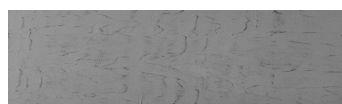

Winter texture in Sydney Light colour

Ефект "Бетон"

Sand texture in Tokyo Graphite colour

Ocean texture in Chicago Grey colour

Desert texture in Tokyo Graphite colour

Snow texture in Sydney Light colour

Cloud texture in Chicago Grey colour

Autumn texture in Chicago Grey and
Tokyo Graphite colours

Frost texture in Tokyo Graphite and
Sydney Light colours

Wave texture in Chicago Grey colour

Wind texture in Chicago Grey colour

Ice texture in Sydney Light colour

Lake texture in Sydney Light colour

Storm texture in Tokyo Graphite and
Sydney Light colours

Для отримання додаткової інформації про штукатурки і фарби перейдіть
за посиланням www.ceresit.com

www.ceresit.ua