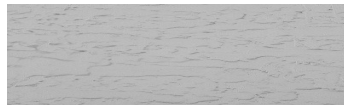

**Sand texture in
Tokyo Graphite
colour**

Ефект "Бетон"

Winter texture in Sydney Light colour

Ocean texture in Chicago Grey colour

Desert texture in Tokyo Graphite colour

Snow texture in Sydney Light colour

Cloud texture in Chicago Grey colour

Autumn texture in Chicago Grey and
Tokyo Graphite colours

Frost texture in Tokyo Graphite and
Sydney Light colours

Wave texture in Chicago Grey colour

Для отримання додаткової інформації про штукатурки і фарби перейдіть
за посиланням www.ceresit.com

Wind texture in Chicago Grey colour

Ice texture in Sydney Light colour

Lake texture in Sydney Light colour

Storm texture in Tokyo Graphite and Sydney Light colours

Rock texture in Sydney Light and Tokyo Graphite colours