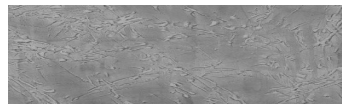

**Sand texture in
Tokyo Graphite
colour**

Ефект "Бетон"

Winter texture in Sydney Light colour

Ocean texture in Chicago Grey colour

Desert texture in Tokyo Graphite colour

Snow texture in Sydney Light colour

Cloud texture in Chicago Grey colour

Autumn texture in Chicago Grey and
Tokyo Graphite colours

Frost texture in Tokyo Graphite and
Sydney Light colours

Wave texture in Chicago Grey colour

Для отримання додаткової інформації про штукатурки і фарби перейдіть
за посиланням www.ceresit.com

Wind texture in Chicago Grey colour

Ice texture in Sydney Light colour

Lake texture in Sydney Light colour

Storm texture in Tokyo Graphite and Sydney Light colours

Rock texture in Sydney Light and Tokyo Graphite colours