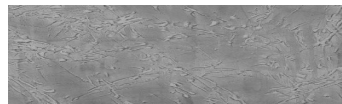

**Sand texture in
Tokyo Graphite
colour**

Ефект "Бетон"

Winter texture in Sydney Light colour

Ocean texture in Chicago Grey colour

Desert texture in Tokyo Graphite colour

Snow texture in Sydney Light colour

Cloud texture in Chicago Grey colour

Autumn texture in Chicago Grey and
Tokyo Graphite colours

Frost texture in Tokyo Graphite and
Sydney Light colours

Wave texture in Chicago Grey colour

Для отримання додаткової інформації про штукатурки і фарби перейдіть
за посиланням www.ceresit.com

www.ceresit.ua

Wind texture in Chicago Grey colour

Ice texture in Sydney Light colour

Lake texture in Sydney Light colour

Storm texture in Tokyo Graphite and Sydney Light colours

Rock texture in Sydney Light and Tokyo Graphite colours