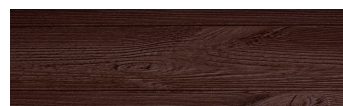

### Ефект "Дерево"

Irish Oak

SilverGrey

Bengal Teak

Kongo Wenge

SteelGrey

LightBeige

Norway Pine