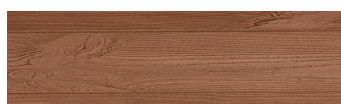

Canada Walnut

Для отримання додаткової інформації про штукатурки і фарби перейдіть
за посиланням www.ceresit.com

www.ceresit.ua